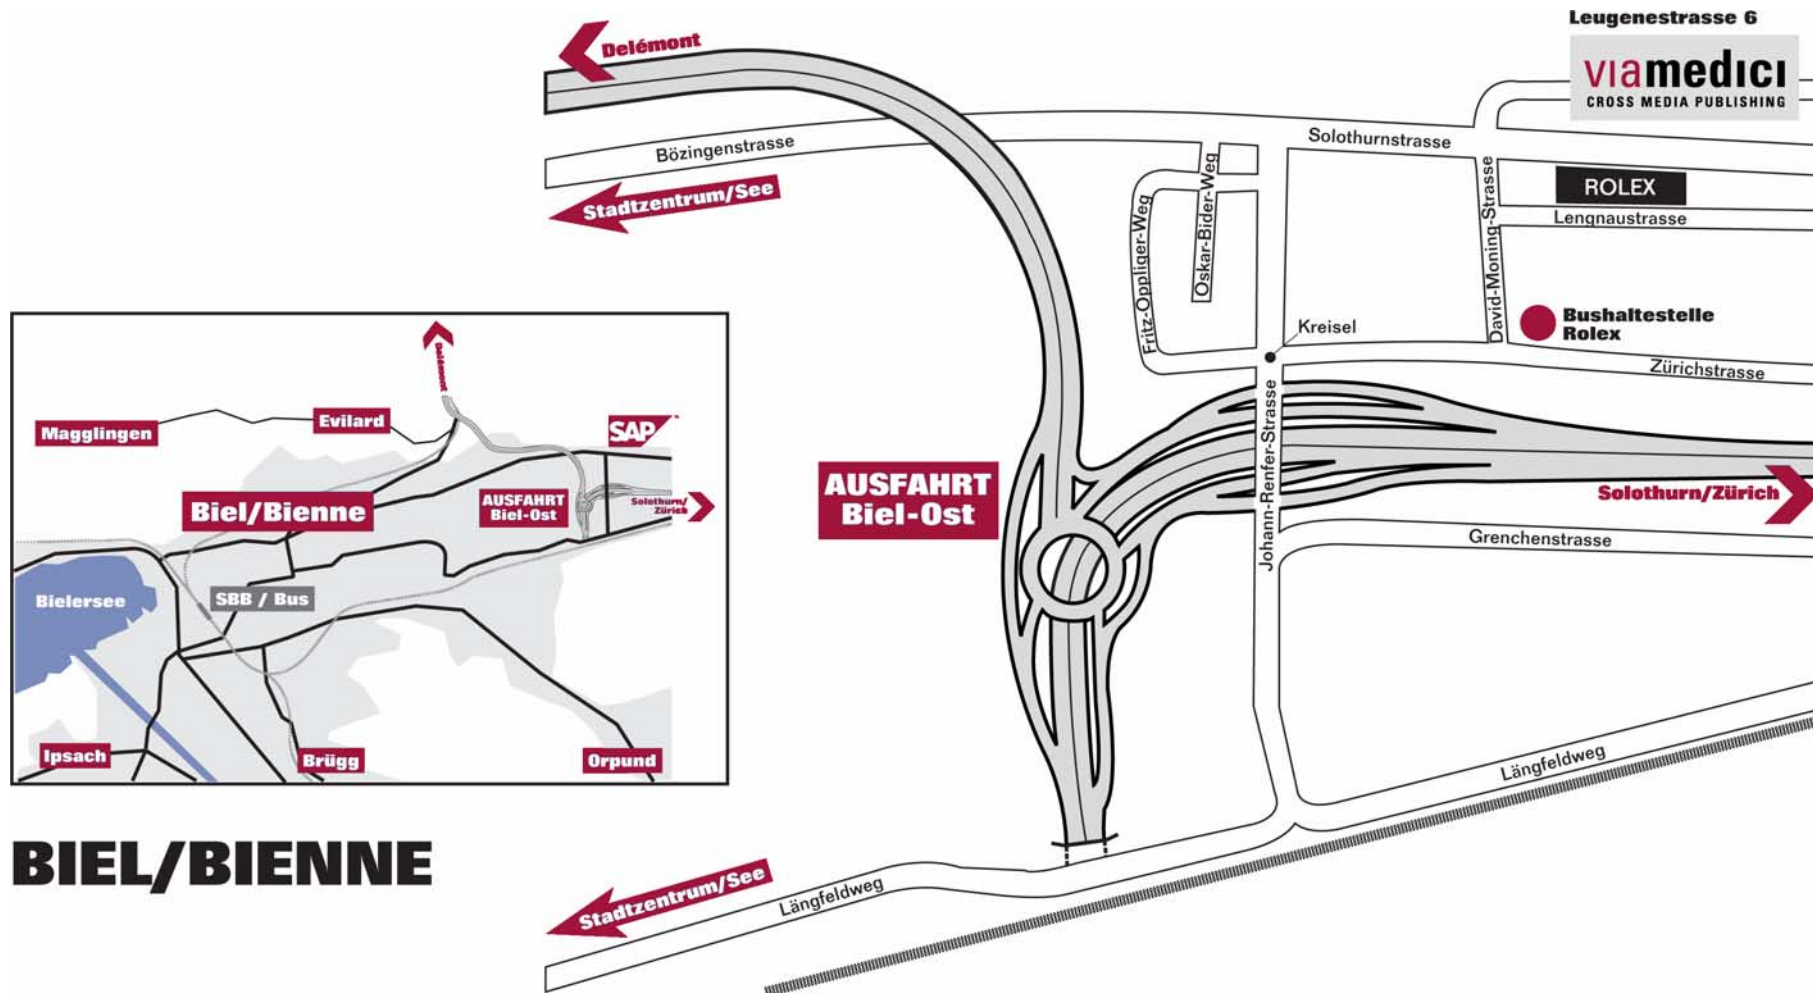

BY CAR

Approach according to sketch below. From the city center of Biel to Viamedici Software AG (in the same building as SAP Schweiz AG) approx. 5 km. Free parking is available.

PUBLIC TRANSPORTATION

From the main train station (Hauptbahnhof) Biel take Bus line 3N or 3S (runs every 20-30-Minutes) to stop Rolex (travel time approx. 15 minutes). From the bus stop to Viamedici Software AG (in the same building as SAP Schweiz AG) it is only a few minutes walk.

BIEL/BIENNE